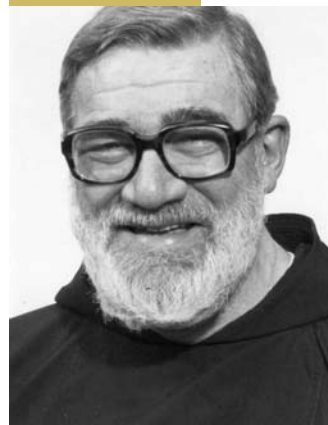

Sylvan Conover, O.F.M. Cap.

A Reflection by Robert Phelps, O.F.M. Cap.

Isaiah tells us this morning that 'On this mountain the Lord of hosts will provide for all peoples. On this mountain he will destroy the veil that veils all peoples.' The prophet reminds us that God will be the ultimate punctuation of our lives. It is God who gives us life, it is the same God who asks us to live faithfully in the shadow of his wings, as we await his promise of the kingdom; it is God who, through the inevitable and inescapable experience of human death will ultimately enable us to understand fully his gracious purpose. This is that gift of faith that promises ultimate sensibility to each of our life's journeys, and through this gift of faith we pray that God now unfolds his gracious plan to our brother Sylvan.

Our brother had the nickname 'Doc,' although this was evidently given to him when he was in formation, and I never knew why. In the Marianas, the older friars called him by that name.

Well, I have another more modern name for our brother. There is a children's film where the hero is a large green character, strong, imposing but sensitive, whose name is **Shrek**. Well, our brother Sylvan was no green character in a children's cartoon, but he was a large, strong, imposing, yet sensitive and prayerful friar. He was a giant among the shorter Micronesians he loved so much. As he grew older and feebler in recent years, Sylvan's large back was bent, and he seemed inches lower than when he was younger and healthy amid the islanders, head and shoulders over everyone. He was a gentle giant among the people on Saipan and Guam, and that's how I remember him. Our Brother Shrek, O.F.M. Cap.